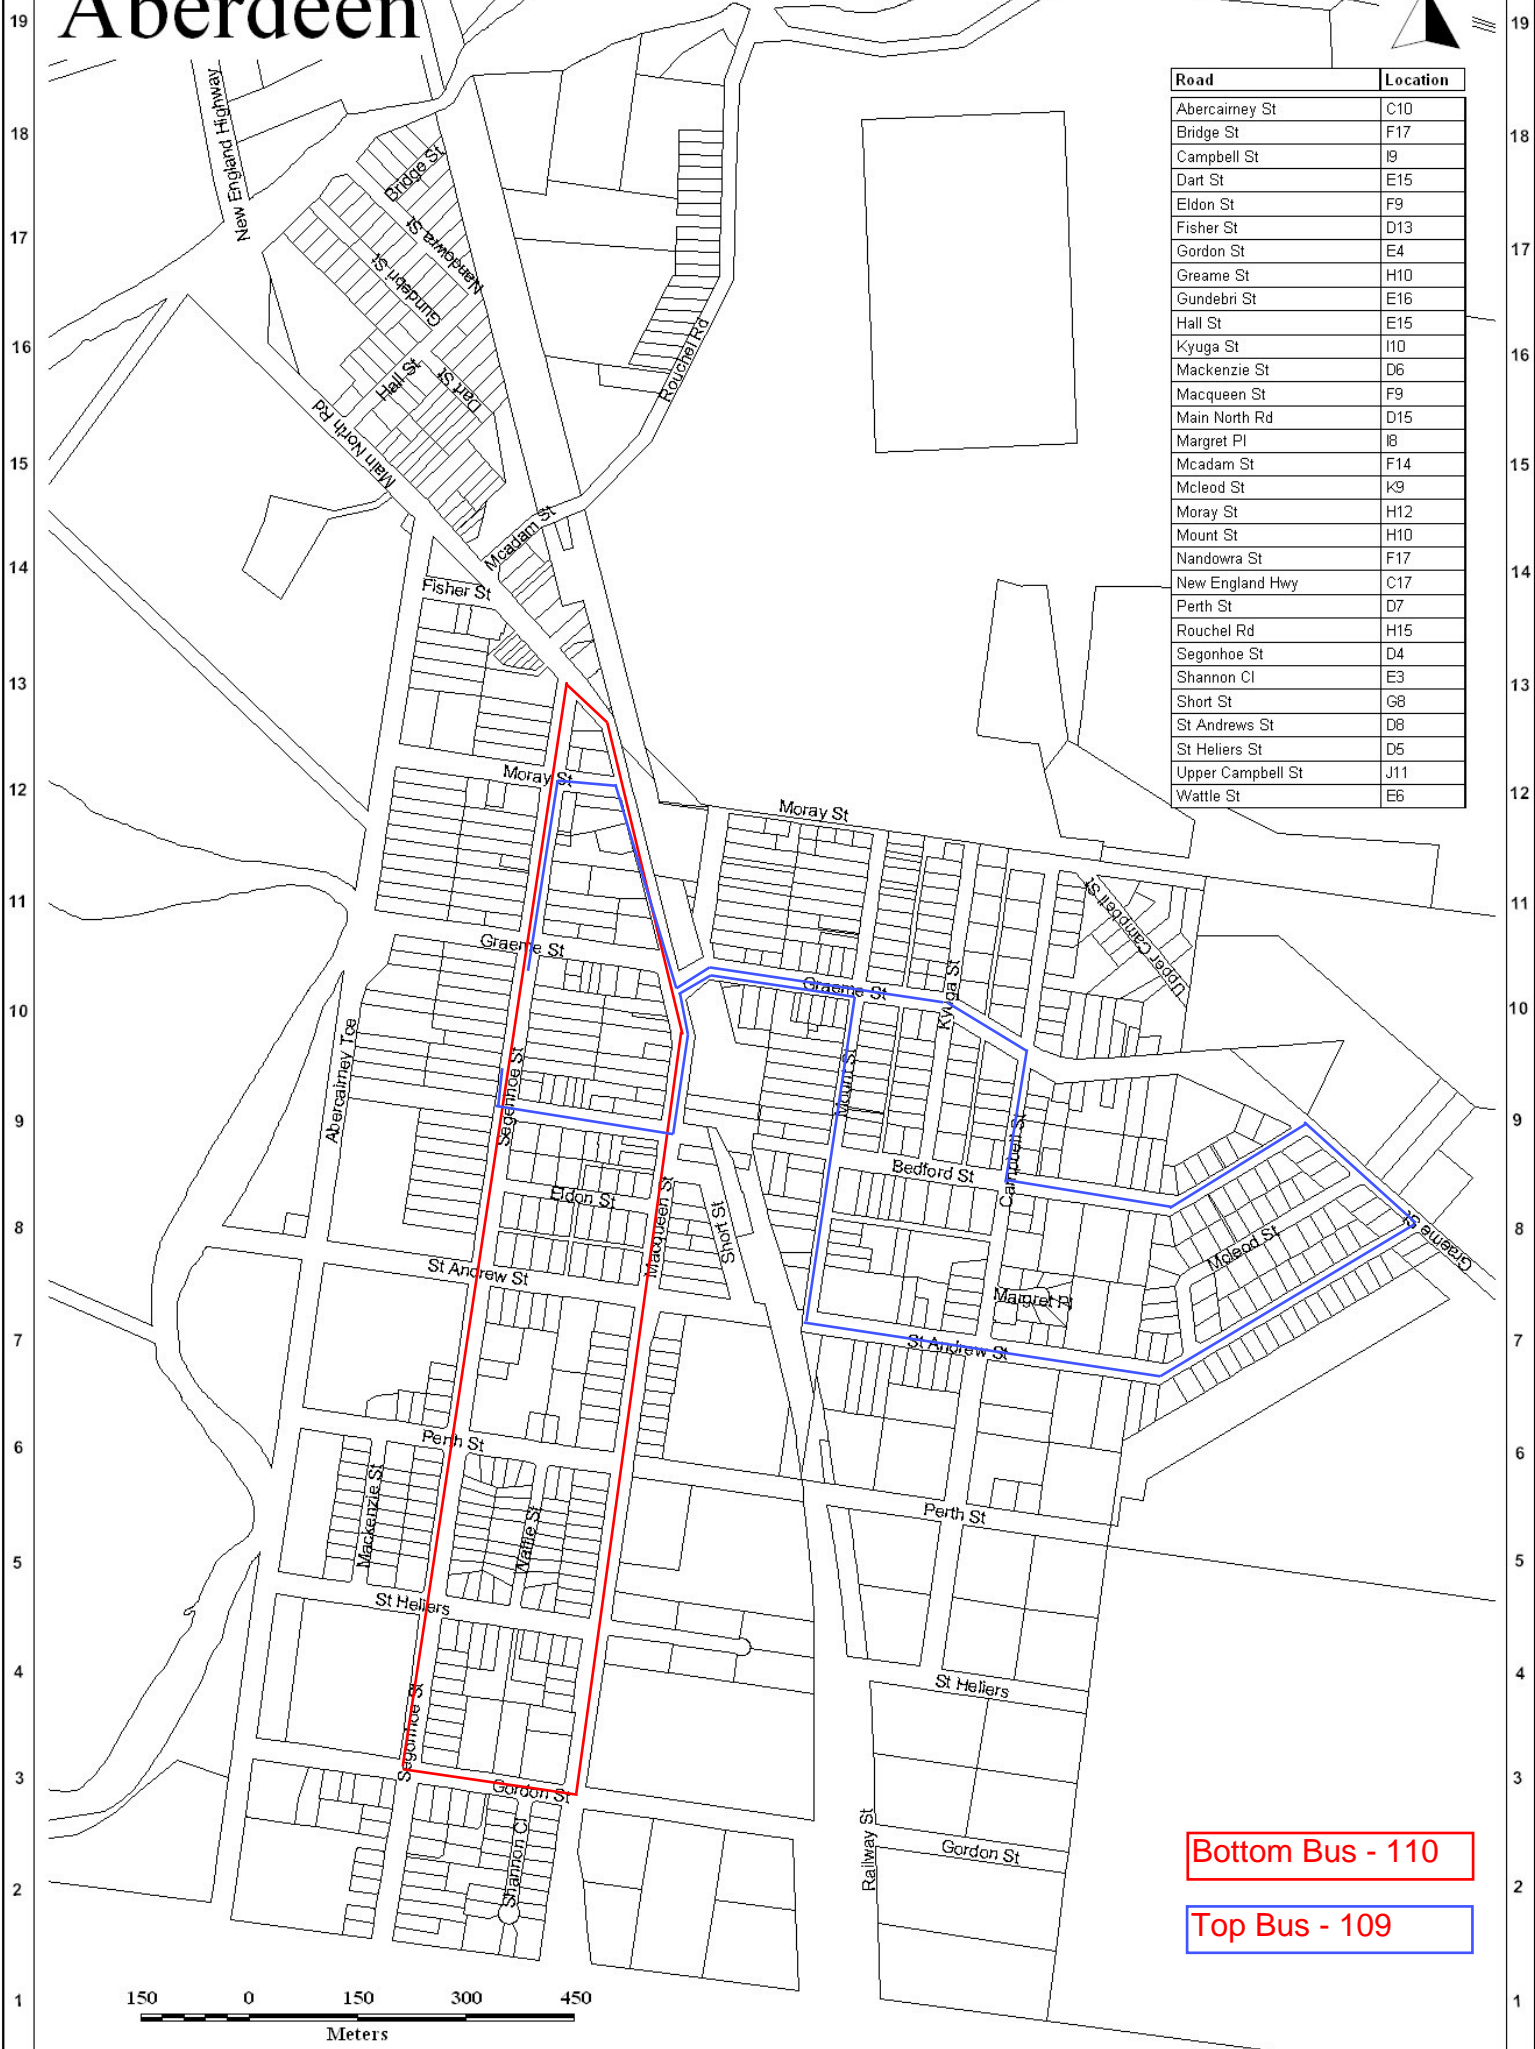

# Aberdeen

Road	Location
Abercainey St	C10
Bridge St	F17
Campbell St	I9
Dart St	E15
Eldon St	F9
Fisher St	D13
Gordon St	E4
Greame St	H10
Gundebri St	E16
Hall St	E15
Kyuga St	I10
Mackenzie St	D6
Macqueen St	F9
Main North Rd	D15
Margret Pl	I8
Mcadam St	F14
McLeod St	K9
Moray St	H12
Mount St	H10
Nandowra St	F17
New England Hwy	C17
Perth St	D7
Rouchel Rd	H15
Segonhoe St	D4
Shannon Cl	E3
Short St	G8
St Andrews St	D8
St Heliers St	D5
Upper Campbell St	J11
Wattle St	E6

**Bottom Bus - 110**

**Top Bus - 109**

A B C D E F G H I J K L M